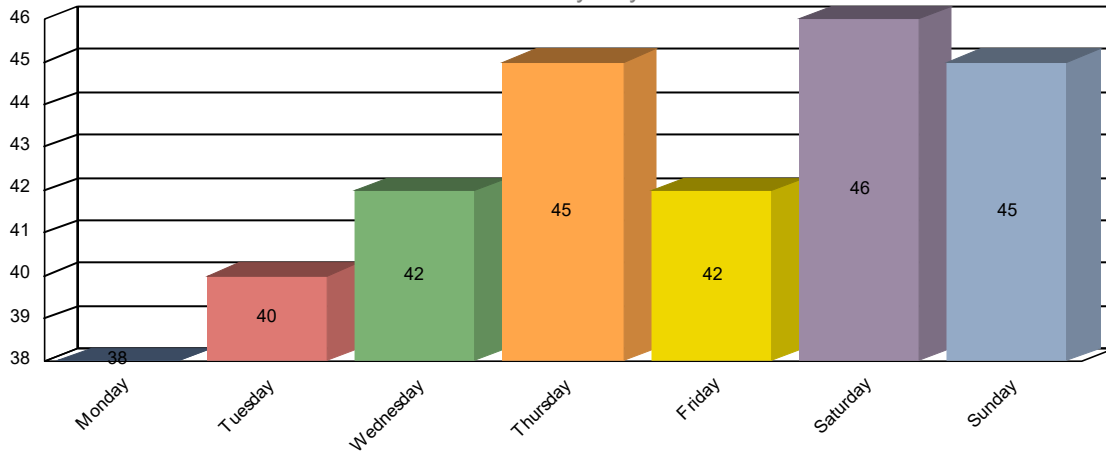

## CAD Call Statistics

Time Period 02/01/2025 - 02/28/2025

### Items For Service Distribution

Total By Day of Week