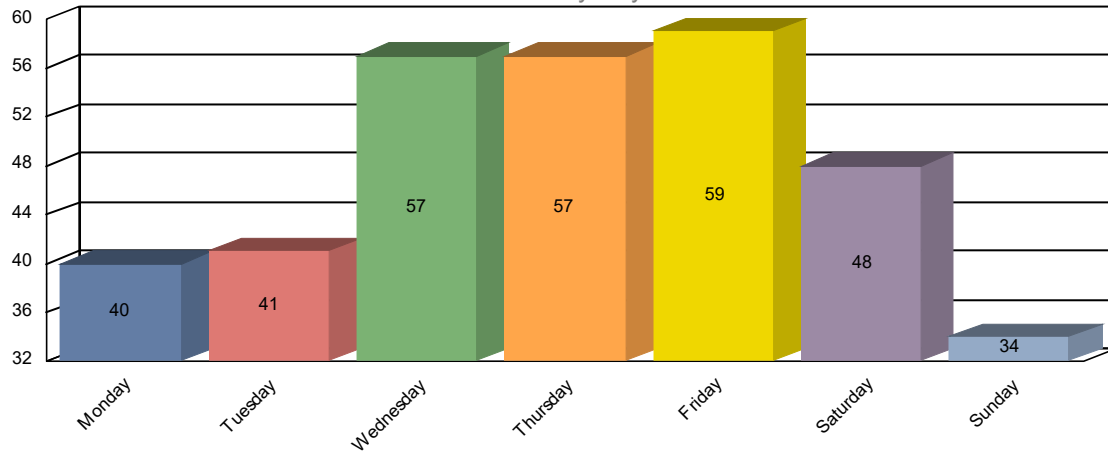

## CAD Call Statistics

Time Period 01/01/2025 - 01/31/2025

### Items For Service Distribution

Total By Day of Week