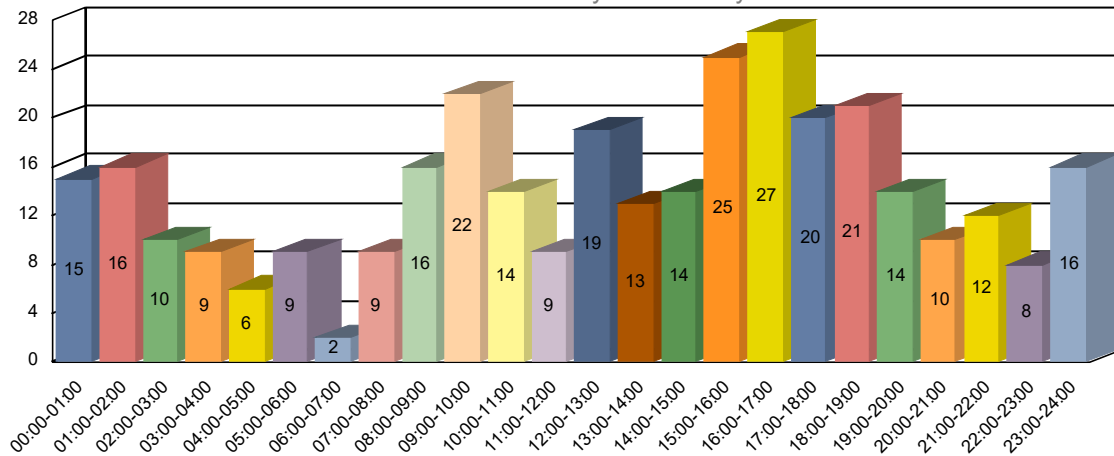

Items For Service Distribution

Total By Hour of Day