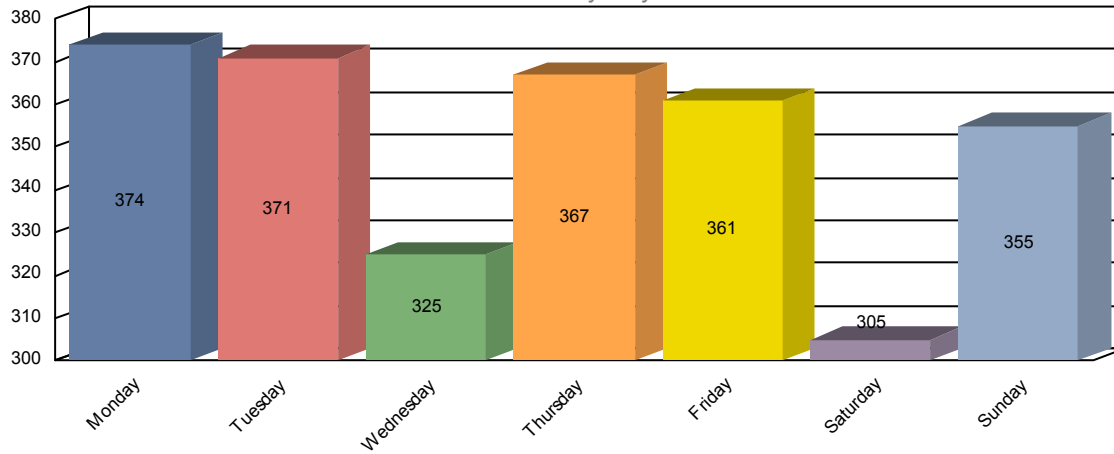

Forest Park Police Department

CAD Call Statistics

Time Period 09/01/2013 - 09/30/2013

Total Items For Service

2,458

Items For Service Distribution

Total By Day of Week

Items For Service Distribution

Total By Hour of Day