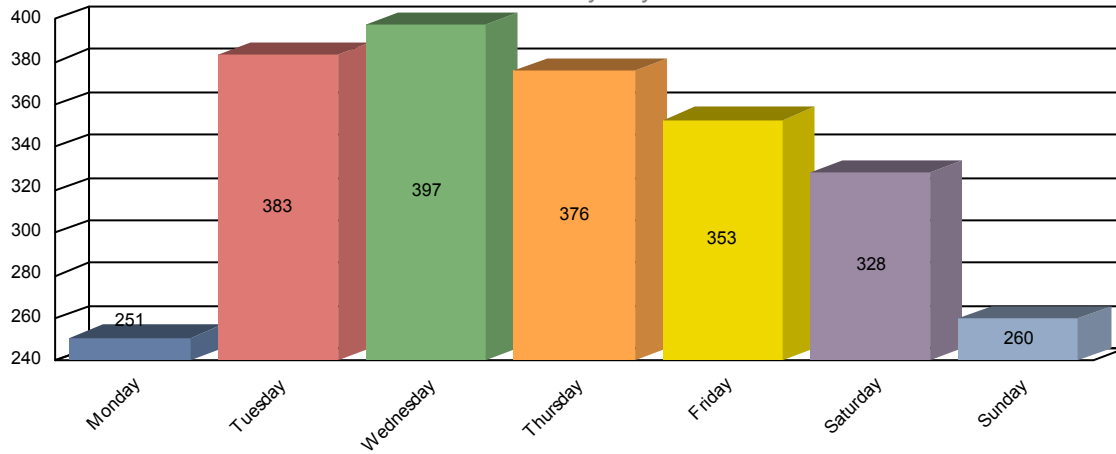

Forest Park Police Department

CAD Call Statistics

Time Period 10/01/2013 - 10/31/2013

Total Items For Service

2,348

Items For Service Distribution

Total By Day of Week

Items For Service Distribution

Total By Hour of Day