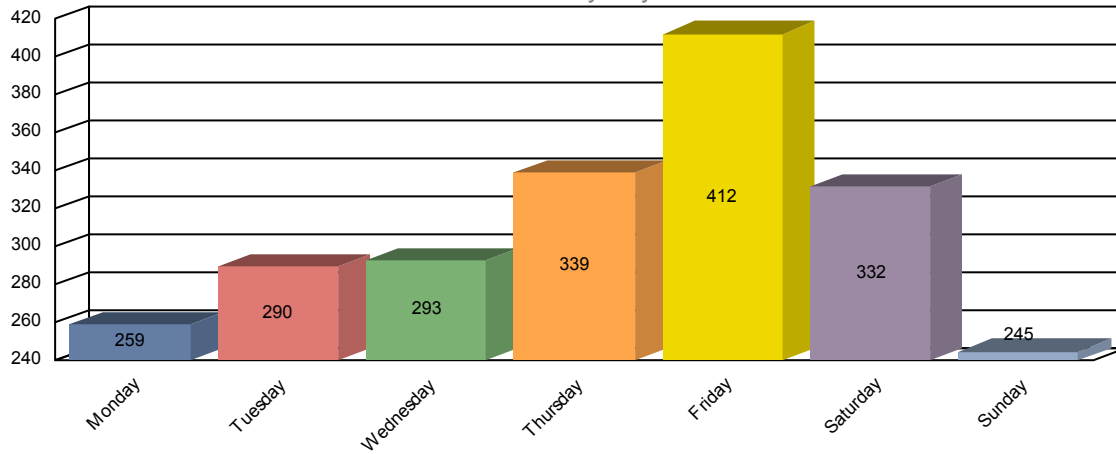

Forest Park Police Department

CAD Call Statistics

Time Period 11/01/2013 - 11/30/2013

Total Items For Service

2,170

Items For Service Distribution

Total By Day of Week

Items For Service Distribution

Total By Hour of Day