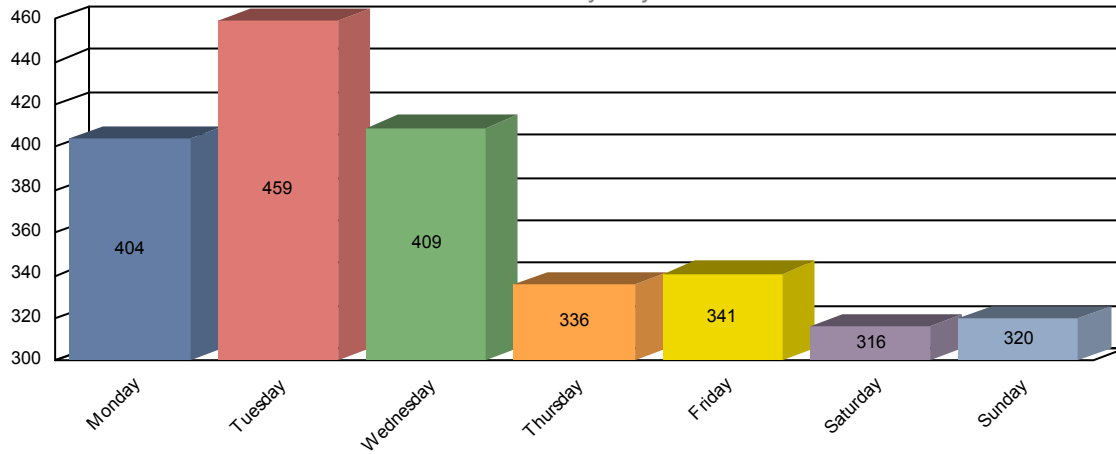

Forest Park Police Department

CAD Call Statistics

Time Period 09/01/2014 - 09/30/2014

Total Items For Service

2,585

Items For Service Distribution

Total By Day of Week

Items For Service Distribution

Total By Hour of Day