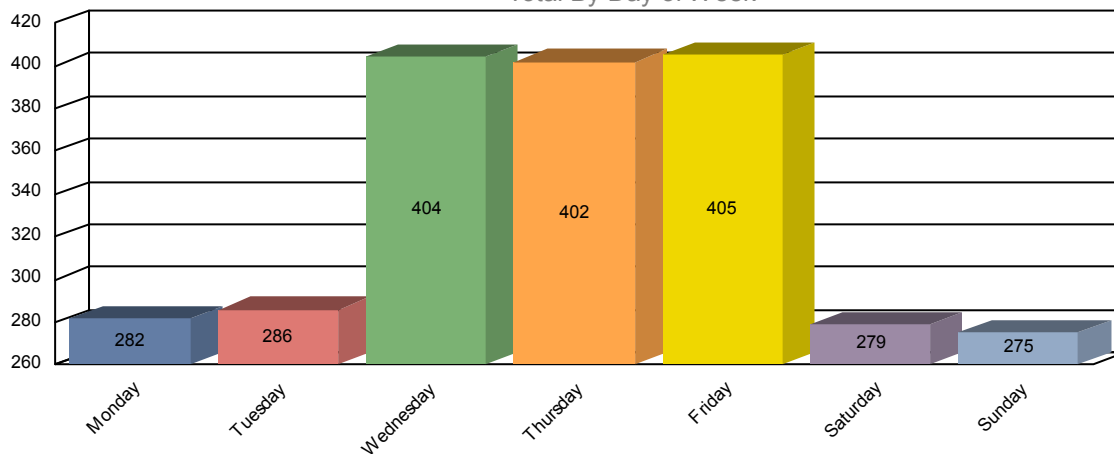

## CAD Call Statistics

Time Period 10/01/2014 - 10/31/2014

### Total Items For Service

2,333

### Items For Service Distribution

Total By Day of Week