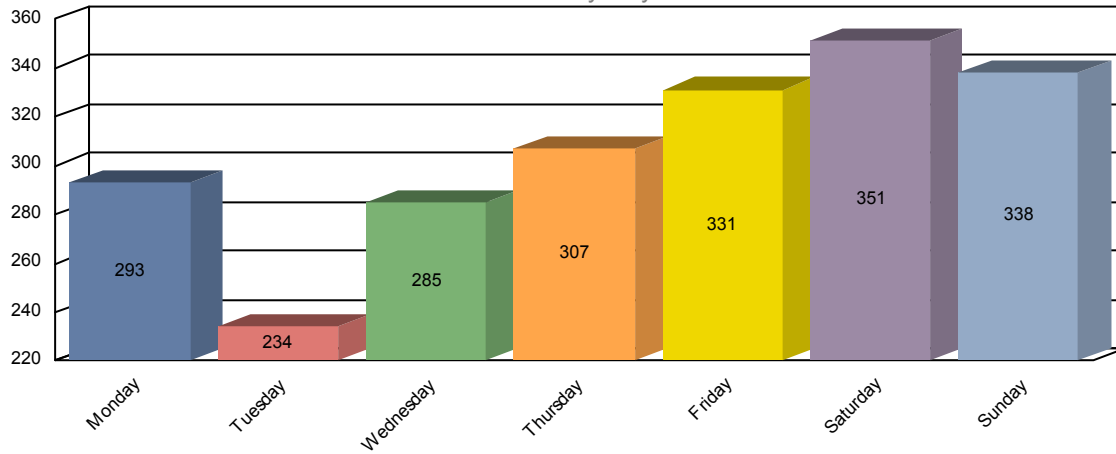

Forest Park Police Department

CAD Call Statistics

Time Period 11/01/2014 - 11/30/2014

Total Items For Service

2,139

Items For Service Distribution

Total By Day of Week

Items For Service Distribution

Total By Hour of Day