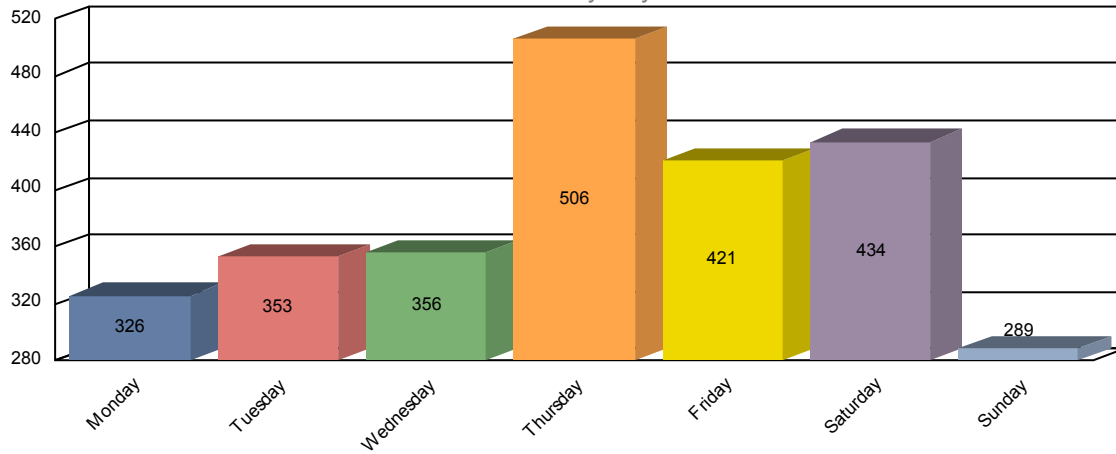

Forest Park Police Department

CAD Call Statistics

Time Period 05/01/2014 - 05/31/2014

Total Items For Service

2,685

Items For Service Distribution

Total By Day of Week

Items For Service Distribution

Total By Hour of Day