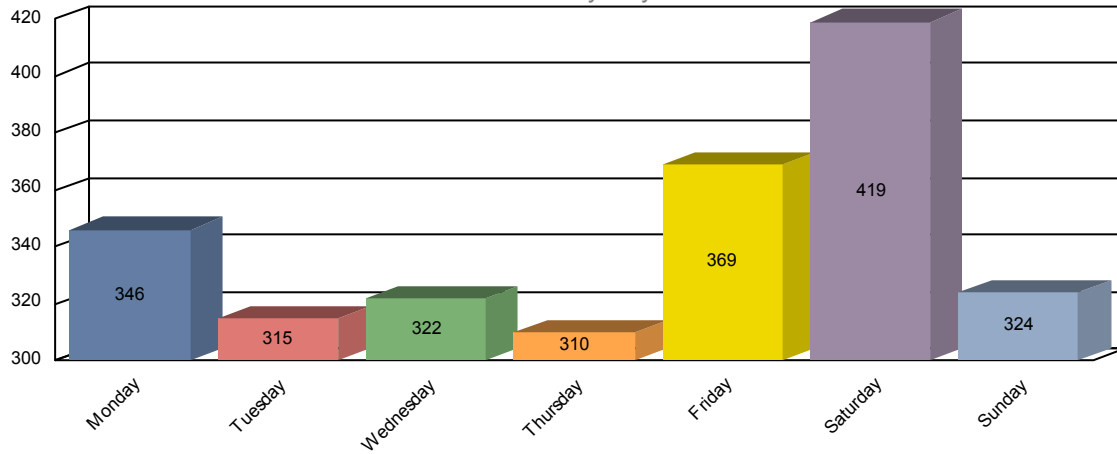

Forest Park Police Department

CAD Call Statistics

Time Period 03/01/2014 - 03/31/2014

Total Items For Service

2,405

Items For Service Distribution

Total By Day of Week

Items For Service Distribution

Total By Hour of Day