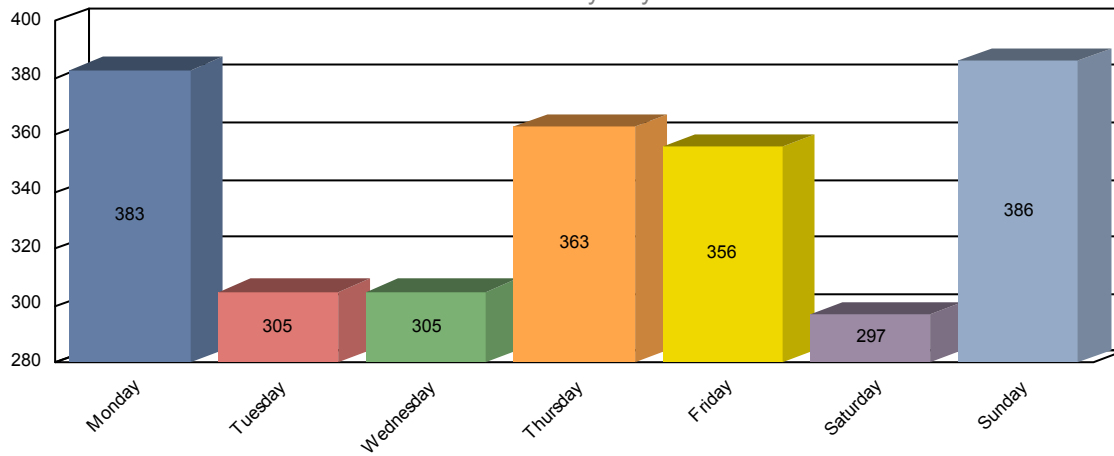

Forest Park Police Department

CAD Call Statistics

Time Period 06/01/2014 - 06/30/2014

Total Items For Service

2,395

Items For Service Distribution

Total By Day of Week

Items For Service Distribution

Total By Hour of Day