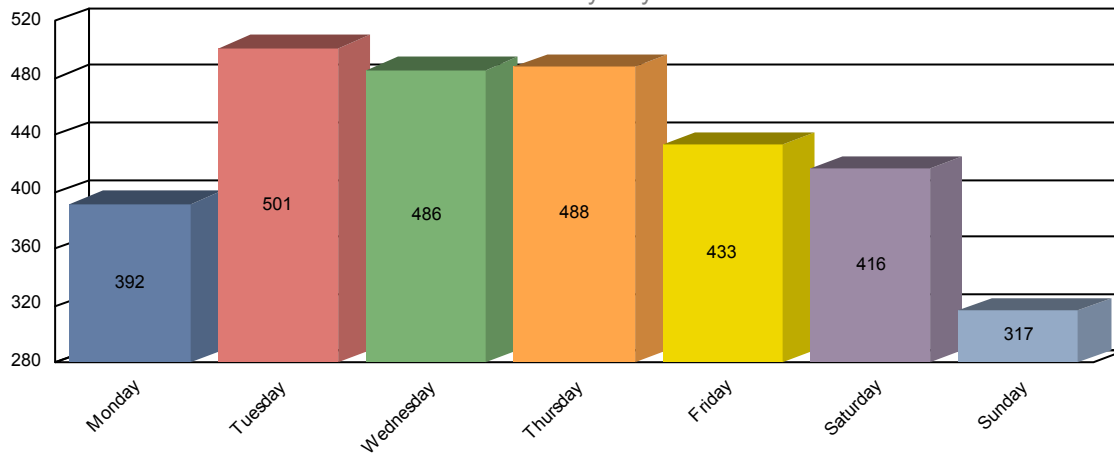

## CAD Call Statistics

Time Period 07/01/2014 - 07/31/2014

### Total Items For Service

3,033

### Items For Service Distribution

Total By Day of Week