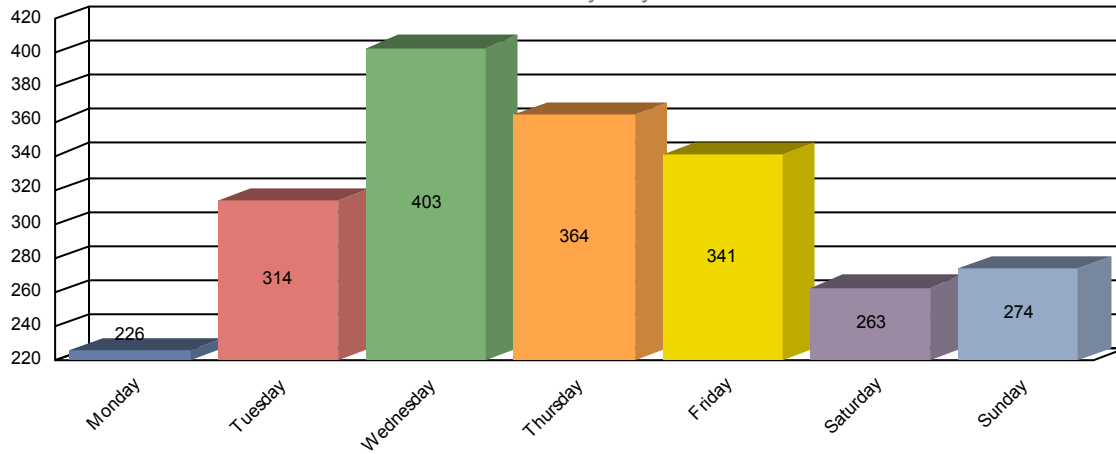

## CAD Call Statistics

Time Period 01/01/2014 - 01/31/2014

### Total Items For Service

2,185

### Items For Service Distribution

Total By Day of Week