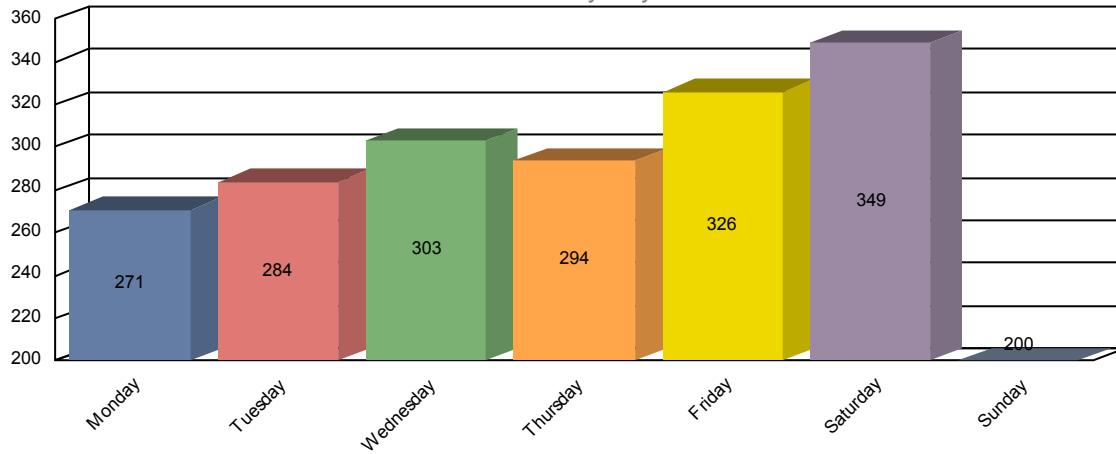

Forest Park Police Department

CAD Call Statistics

Time Period 02/01/2014 - 02/28/2014

Total Items For Service

2,027

Items For Service Distribution

Total By Day of Week

Items For Service Distribution

Total By Hour of Day