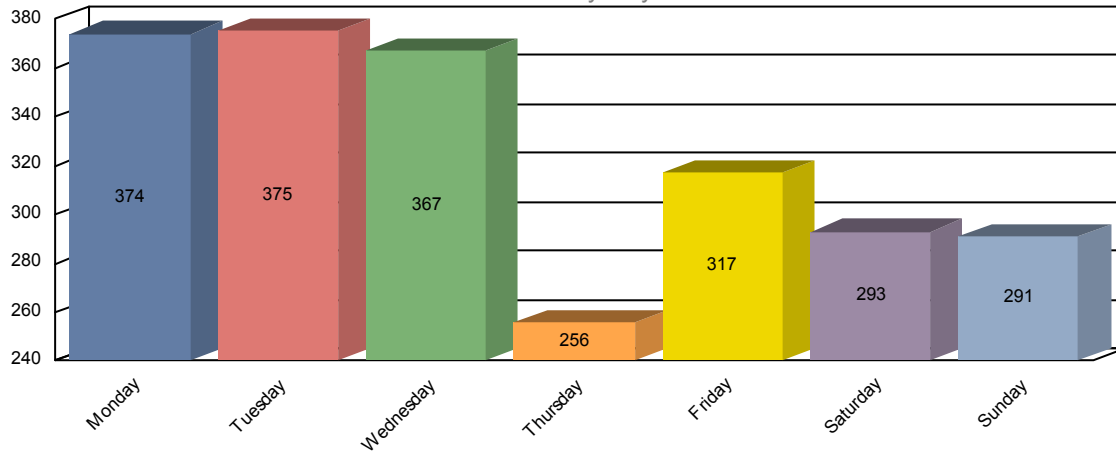

Forest Park Police Department

CAD Call Statistics

Time Period 12/01/2014 - 12/31/2014

Total Items For Service

2,273

Items For Service Distribution

Total By Day of Week

Items For Service Distribution

Total By Hour of Day