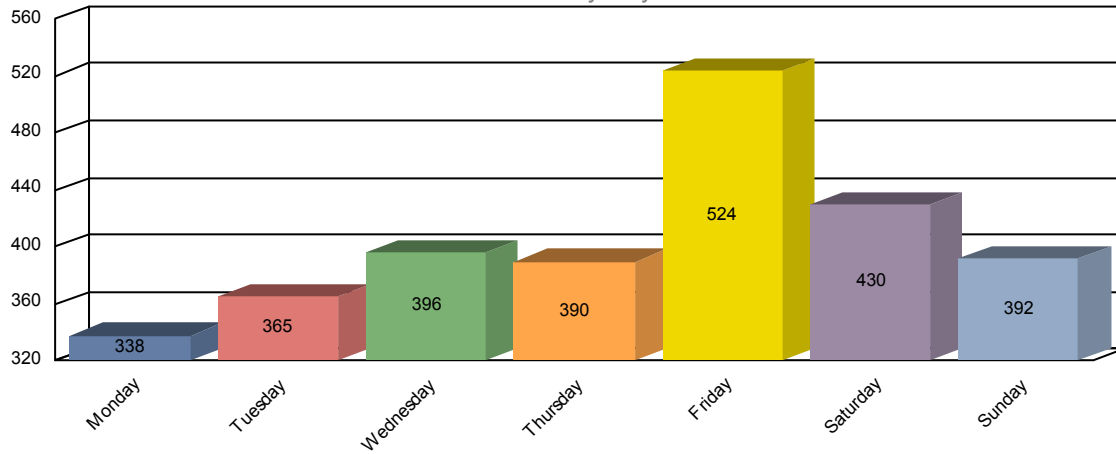

## CAD Call Statistics

Time Period 08/01/2014 - 08/31/2014

### Total Items For Service

2,835

### Items For Service Distribution

Total By Day of Week