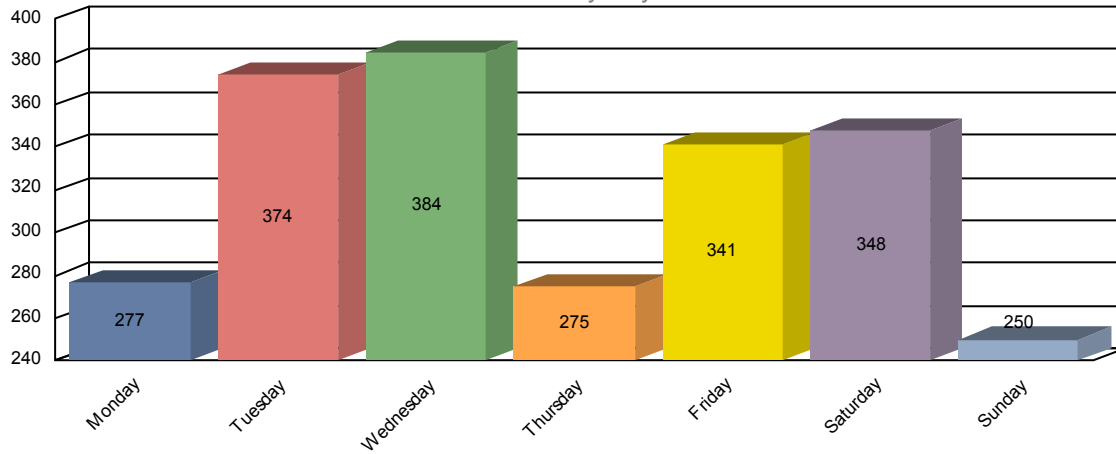

Forest Park Police Department

CAD Call Statistics

Time Period 04/01/2014 - 04/30/2014

Total Items For Service

2,249

Items For Service Distribution

Total By Day of Week

Items For Service Distribution

Total By Hour of Day