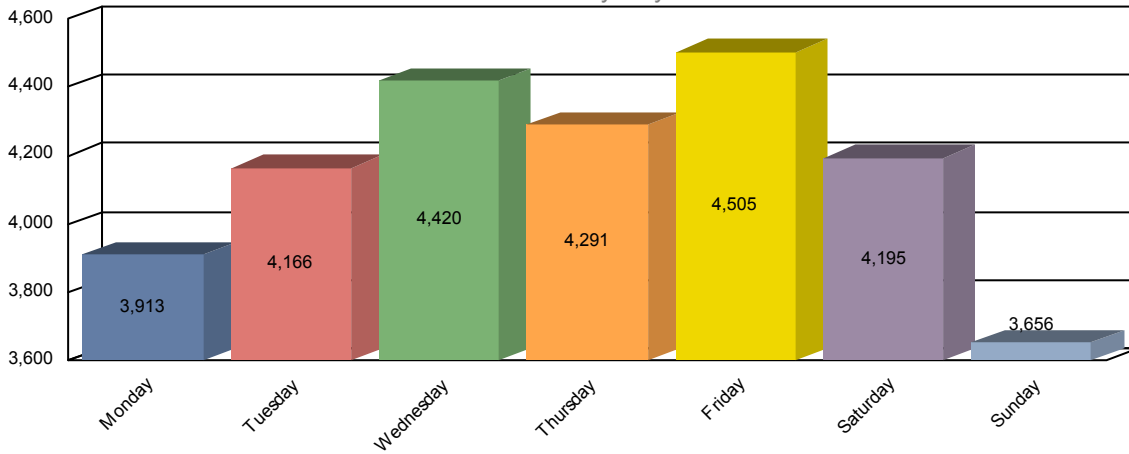

Forest Park Police Department

CAD Call Statistics

Time Period 01/01/2014 - 12/31/2014

Total Items For Service

29,146

Items For Service Distribution

Total By Day of Week

Items For Service Distribution

Total By Hour of Day